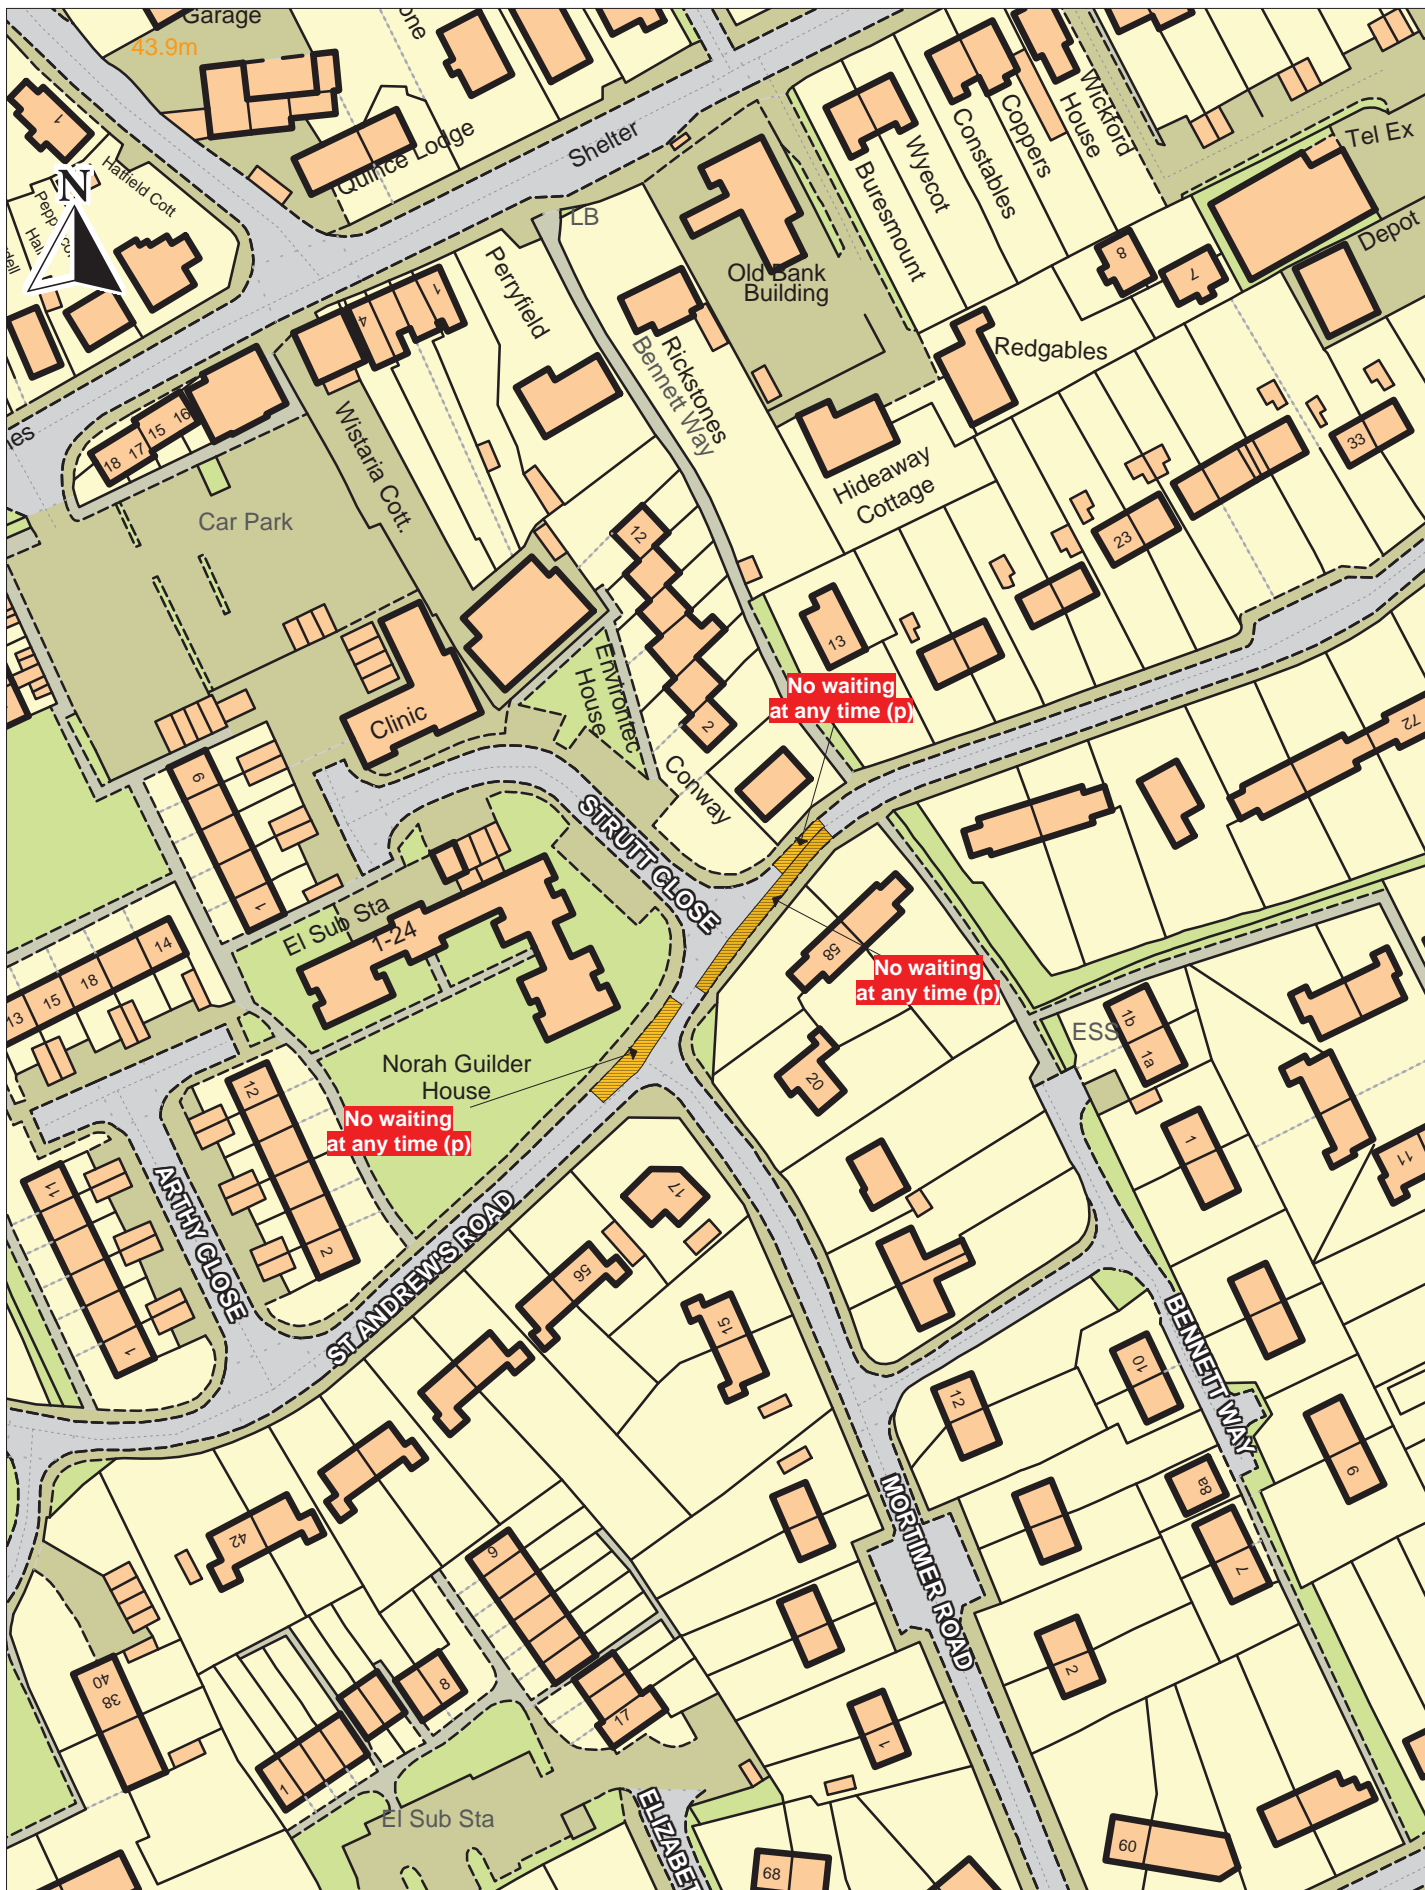

Braintree District Council - Installed Traffic Orders.

St Peter's Close, Braintree

© Crown copyright. All rights reserved  
 Essex County Council  
 Licence No. LA 077070 2016

SCALE	1 : 1250
DATE	04/01/2016
DRAWING No.	TRO5722-006
DRAWN BY	DJ
	NEPP_15-03

Toulmin Road, Hatfield Peverel

© Crown copyright. All rights reserved  
Essex County Council  
Licence No. LA 077070 2016

SCALE	1 : 1250
DATE	06/04/2016
DRAWING No.	TRO5721-014B
DRAWN BY	MS
	NEPP15-03

Braintree District Council - Installed Traffic Orders.