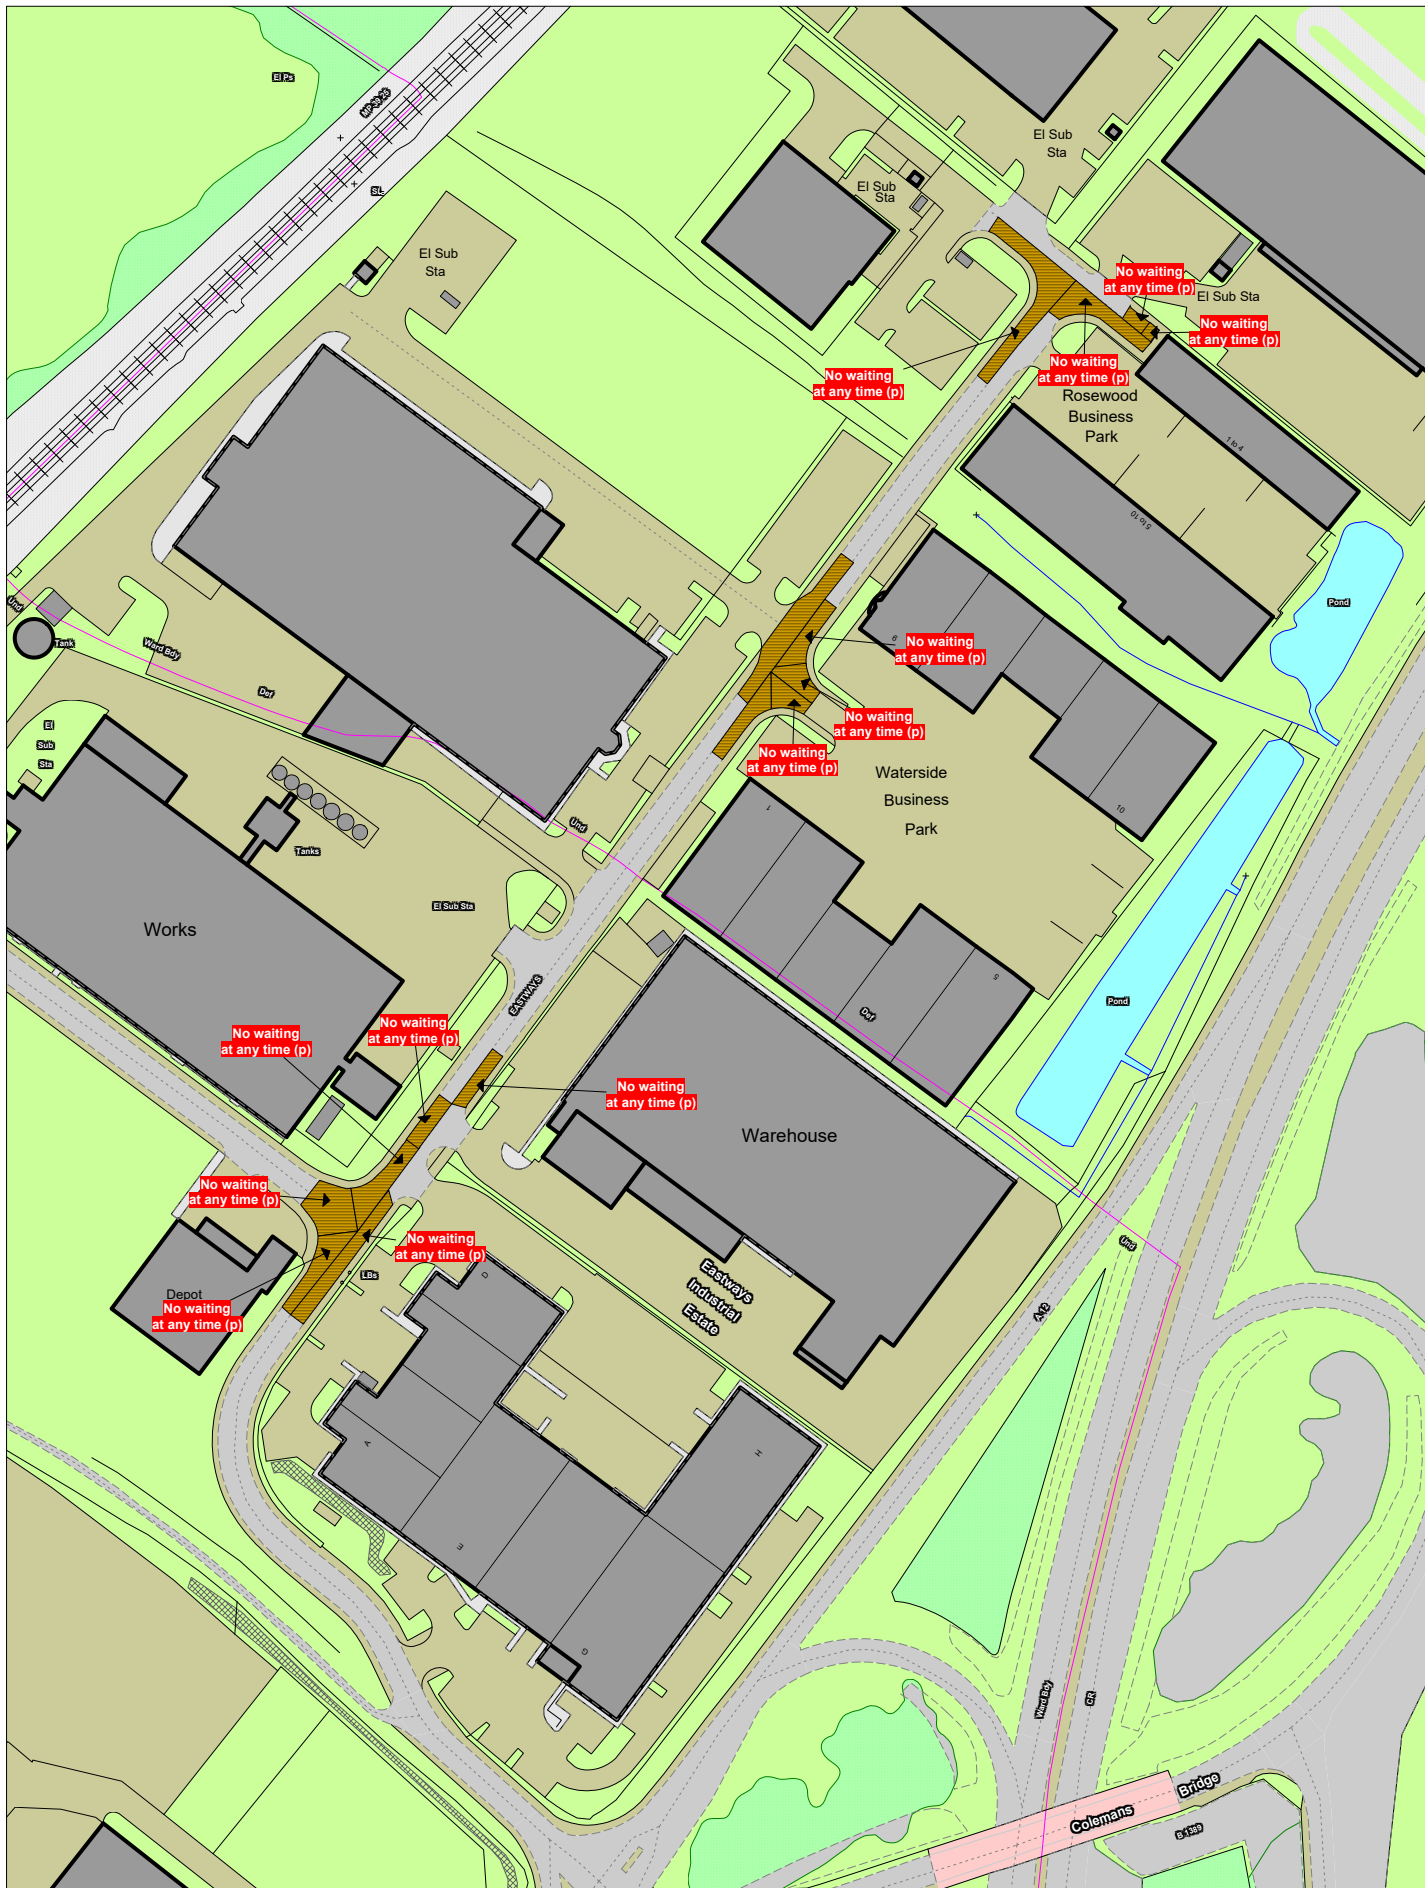

Eastways, WITHAM

© Crown copyright. All rights reserved
Essex County Council
Licence No. LA 077070 2016

SCALE	1 : 2000
DATE	09/07/2016
DRAWING No.	TRO5821-012B
DRAWN BY	MS
	NEPP_15-03