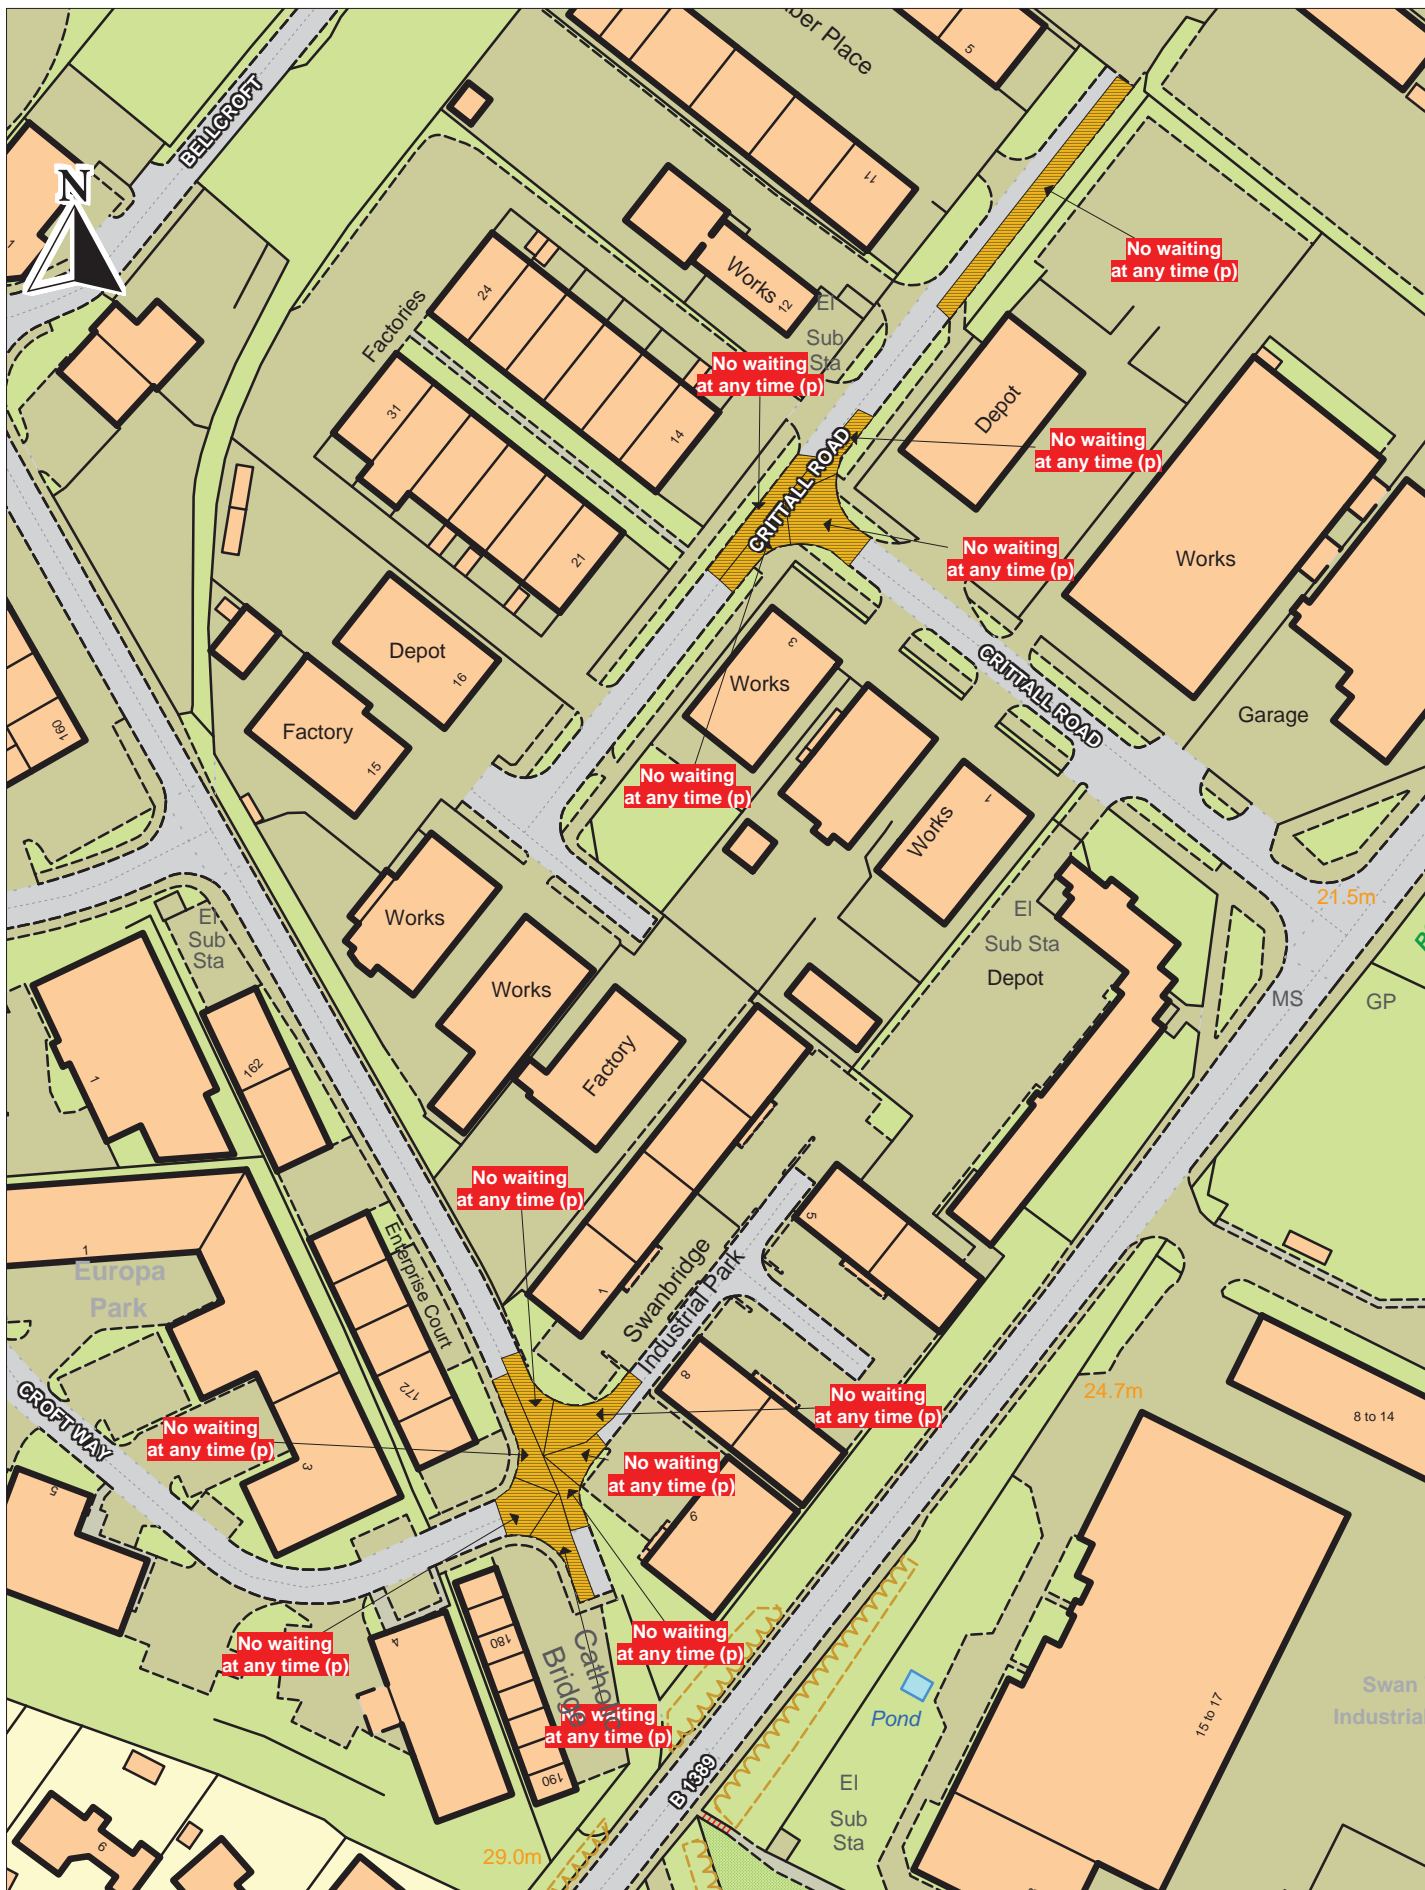

Freebournes Road, Witham

© Crown copyright. All rights reserved  
 Essex County Council  
 Licence No. LA 077070 2016

SCALE	1 : 1250
DATE	18/01/2016
DRAWING No.	TRO5821-011A
DRAWN BY	DJ
	NEPP_15-03

Braintree District Council - Installed Traffic Orders.

Freebournes Road, Witham

© Crown copyright. All rights reserved  
 Essex County Council  
 Licence No. LA 077070 2016

SCALE	1 : 1500
DATE	18/01/2016
DRAWING No.	TRO5821-011B
DRAWN BY	DJ
	NEPP_15-03

Braintree District Council - Installed Traffic Orders.