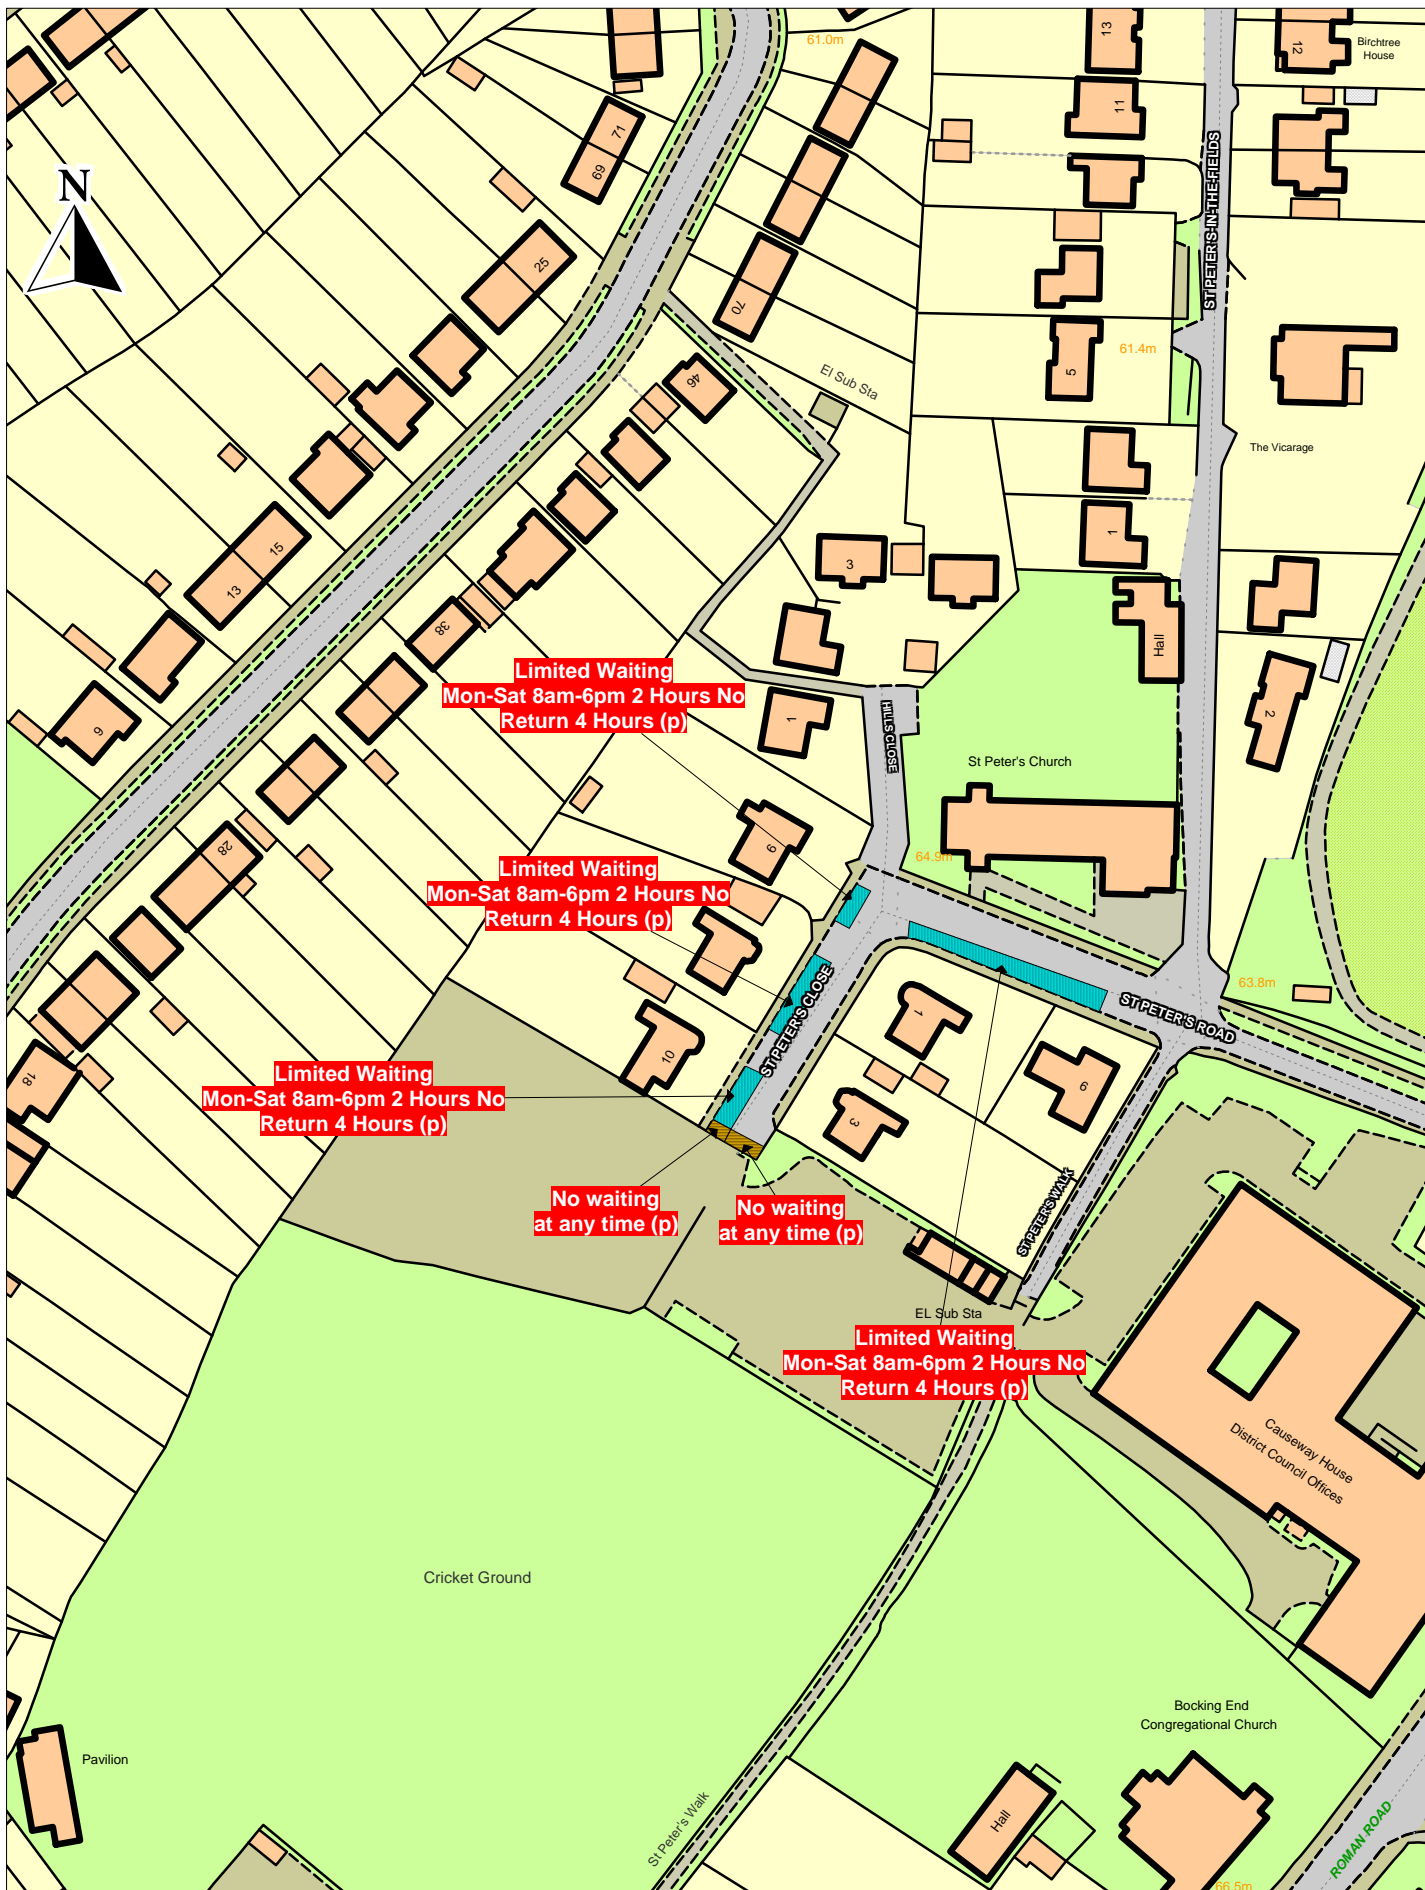

Braintree District Council - Installed Traffic Orders.

St Peter's Close, Braintree

© Crown copyright. All rights reserved
Essex County Council
Licence No. LA 077070 2016

SCALE	1 : 1250
DATE	04/01/2016
DRAWING No.	TRO5722-006
DRAWN BY	DJ
	NEPP_15-03