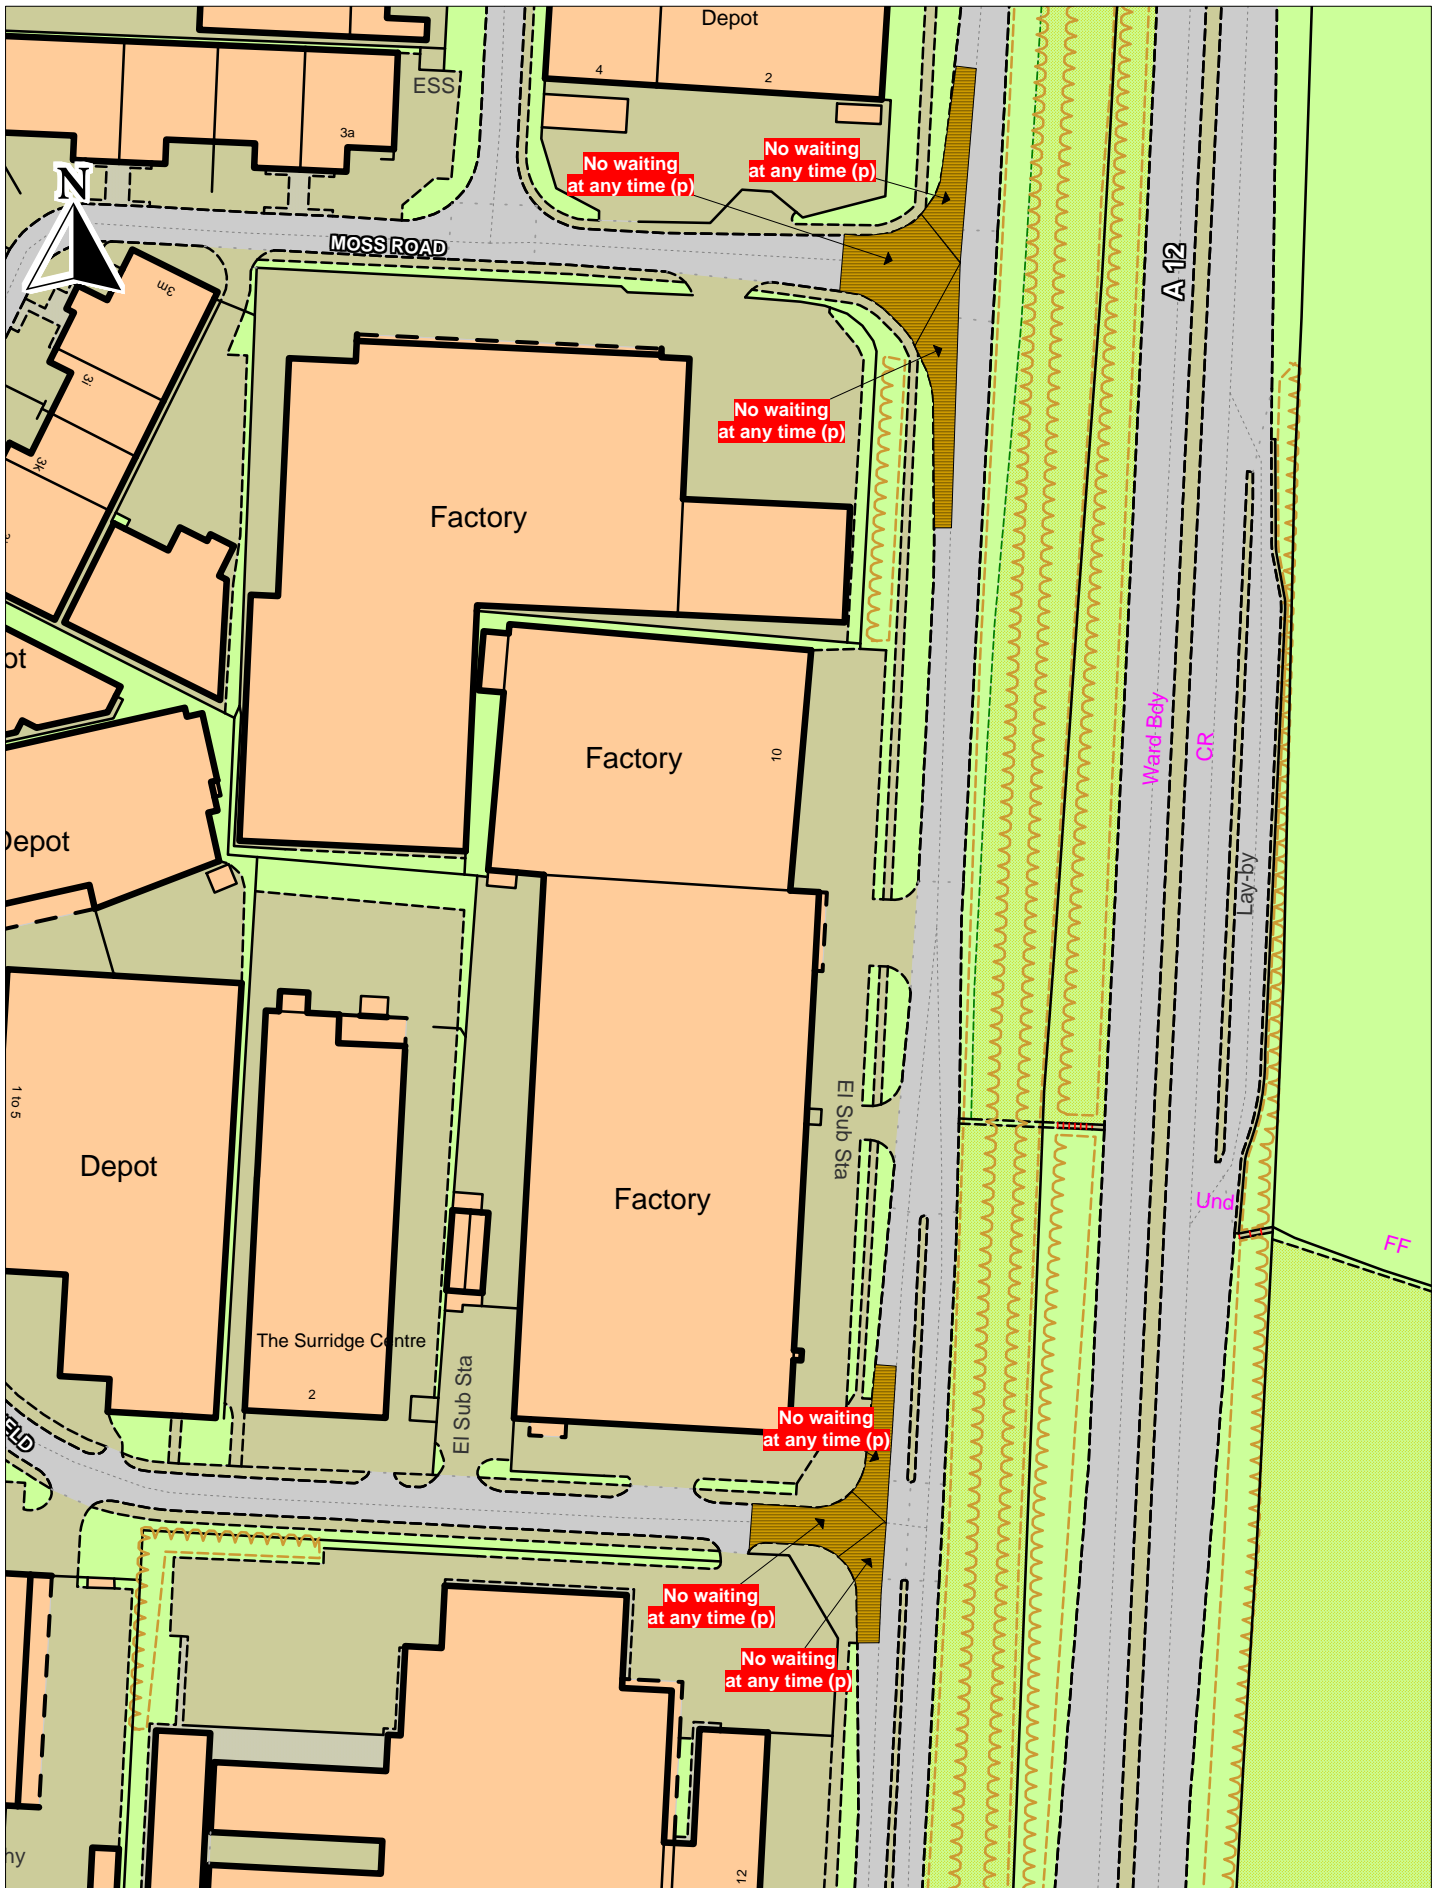

Freebournes Road, Witham

© Crown copyright. All rights reserved  
 Essex County Council  
 Licence No. LA 077070 2016

SCALE	1 : 1250
DATE	18/01/2016
DRAWING No.	TRO5821-011A
DRAWN BY	DJ
	NEPP_15-03

Braintree District Council - Installed Traffic Orders.