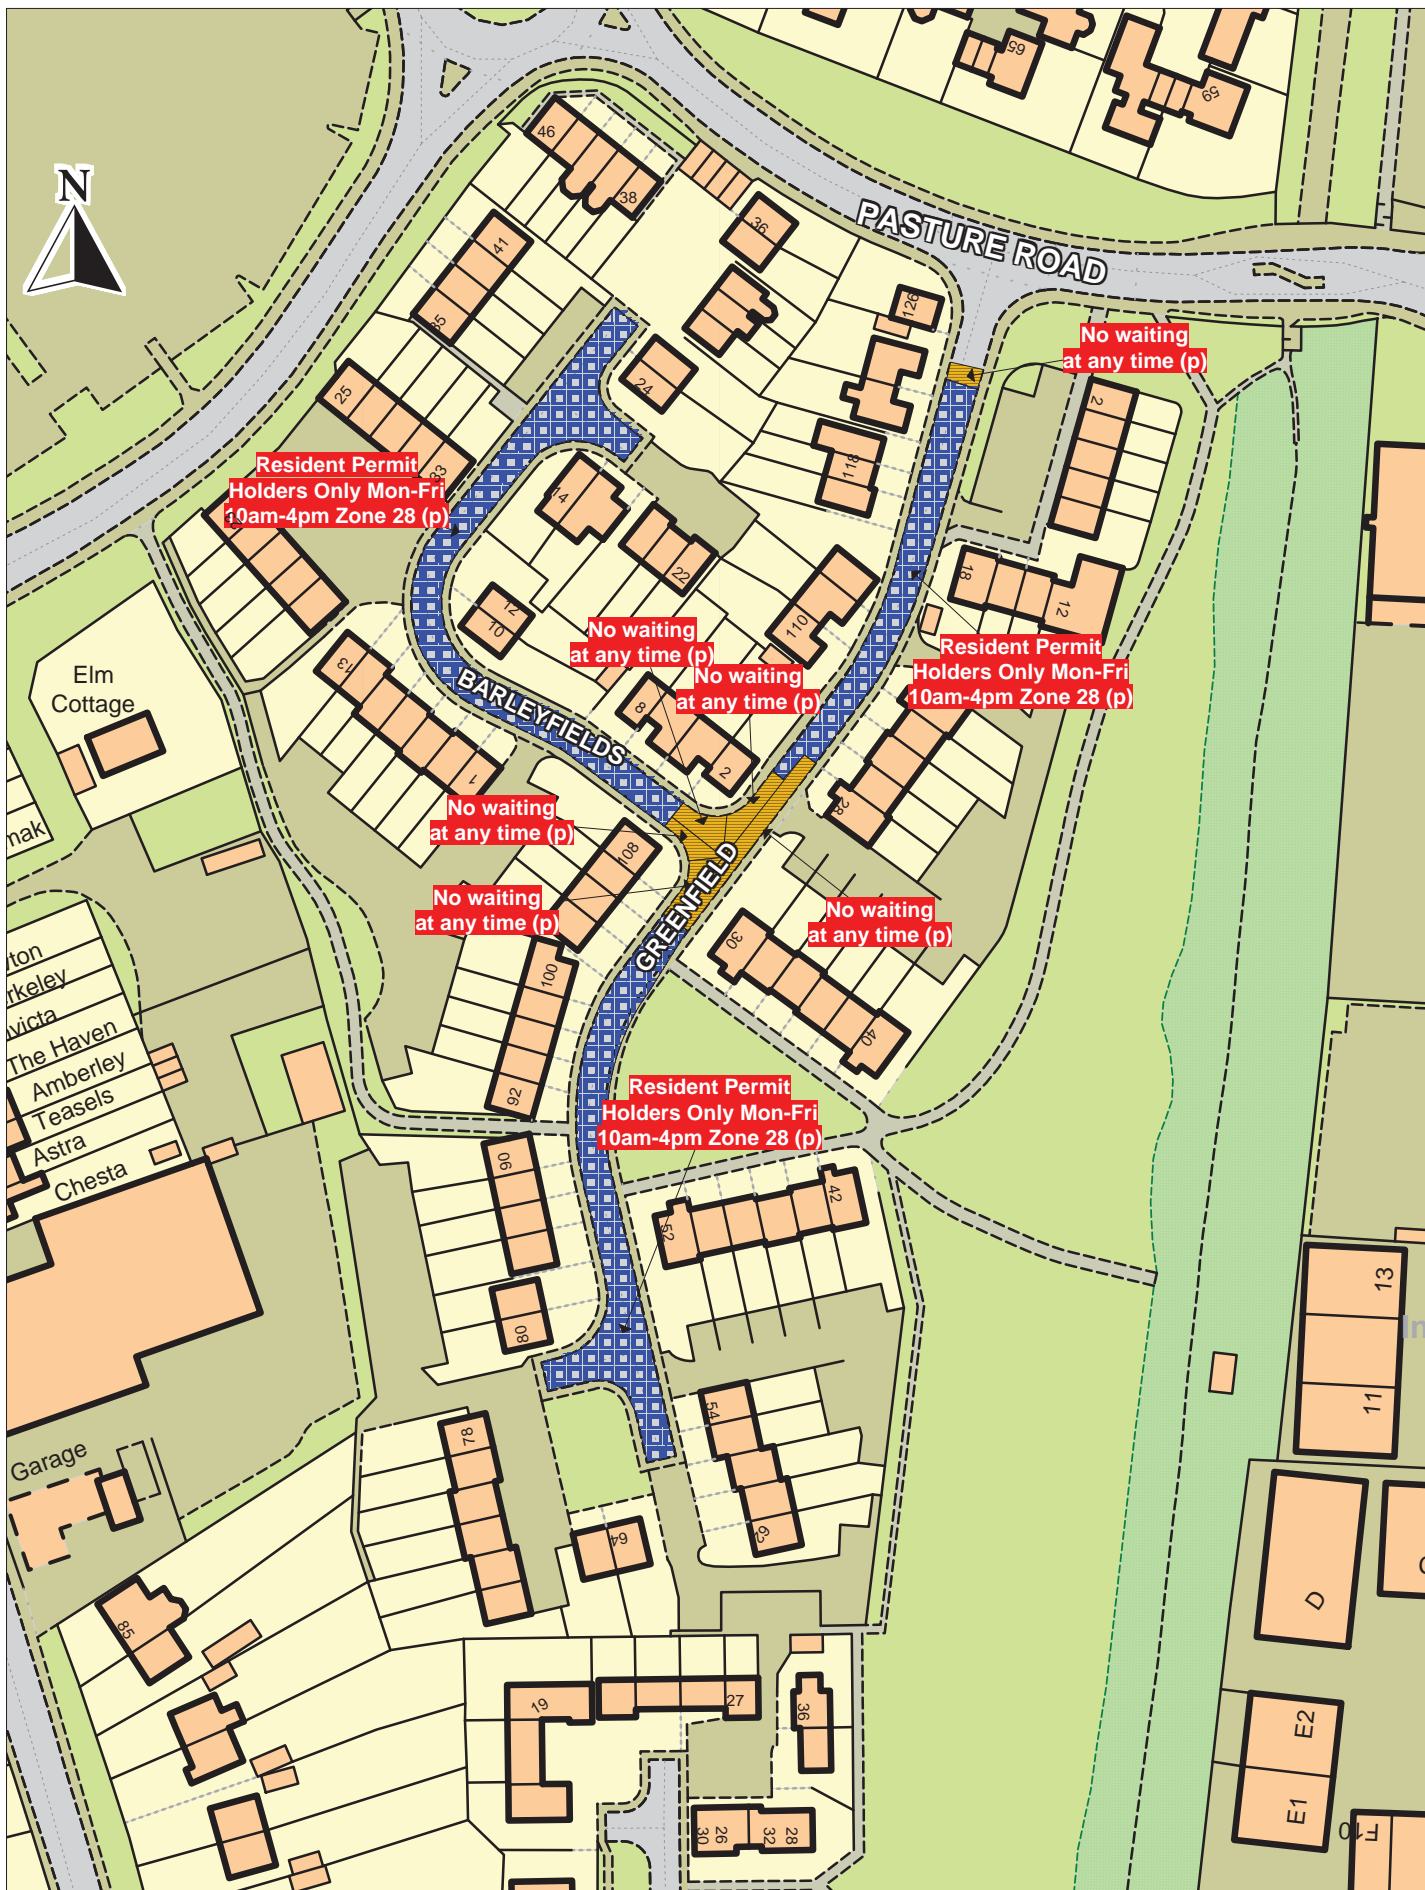

Eastways, WITHAM

© Crown copyright. All rights reserved  
 Essex County Council  
 Licence No. LA 077070 2016

SCALE	1 : 2000
DATE	09/07/2016
DRAWING No.	TRO5821-012B
DRAWN BY	MS
	NEPP_15-03

 Essex County Council	Forest Road, Witham	This map is reproduced from Ordnance Survey material with the permission of Ordnance Survey on behalf of the Controller of Her Majesty's Stationery Office © Crown Copyright. Unauthorised reproduction infringes Crown copyright and may lead to prosecution or civil proceedings. Essex County Council Licence No: LA 077070 2016	SCALE 1 : 1250
			DATE 04/01/2016
			DRAWING No. TRO5821-010
			DRAWN BY DJ
			NEPP_15-03

Braintree District Council - Installed Traffic Orders.

St Peter's Close, Braintree

© Crown copyright. All rights reserved  
 Essex County Council  
 Licence No. LA 077070 2016

SCALE	1 : 1250
DATE	04/01/2016
DRAWING No.	TRO5722-006
DRAWN BY	DJ
	NEPP_15-03