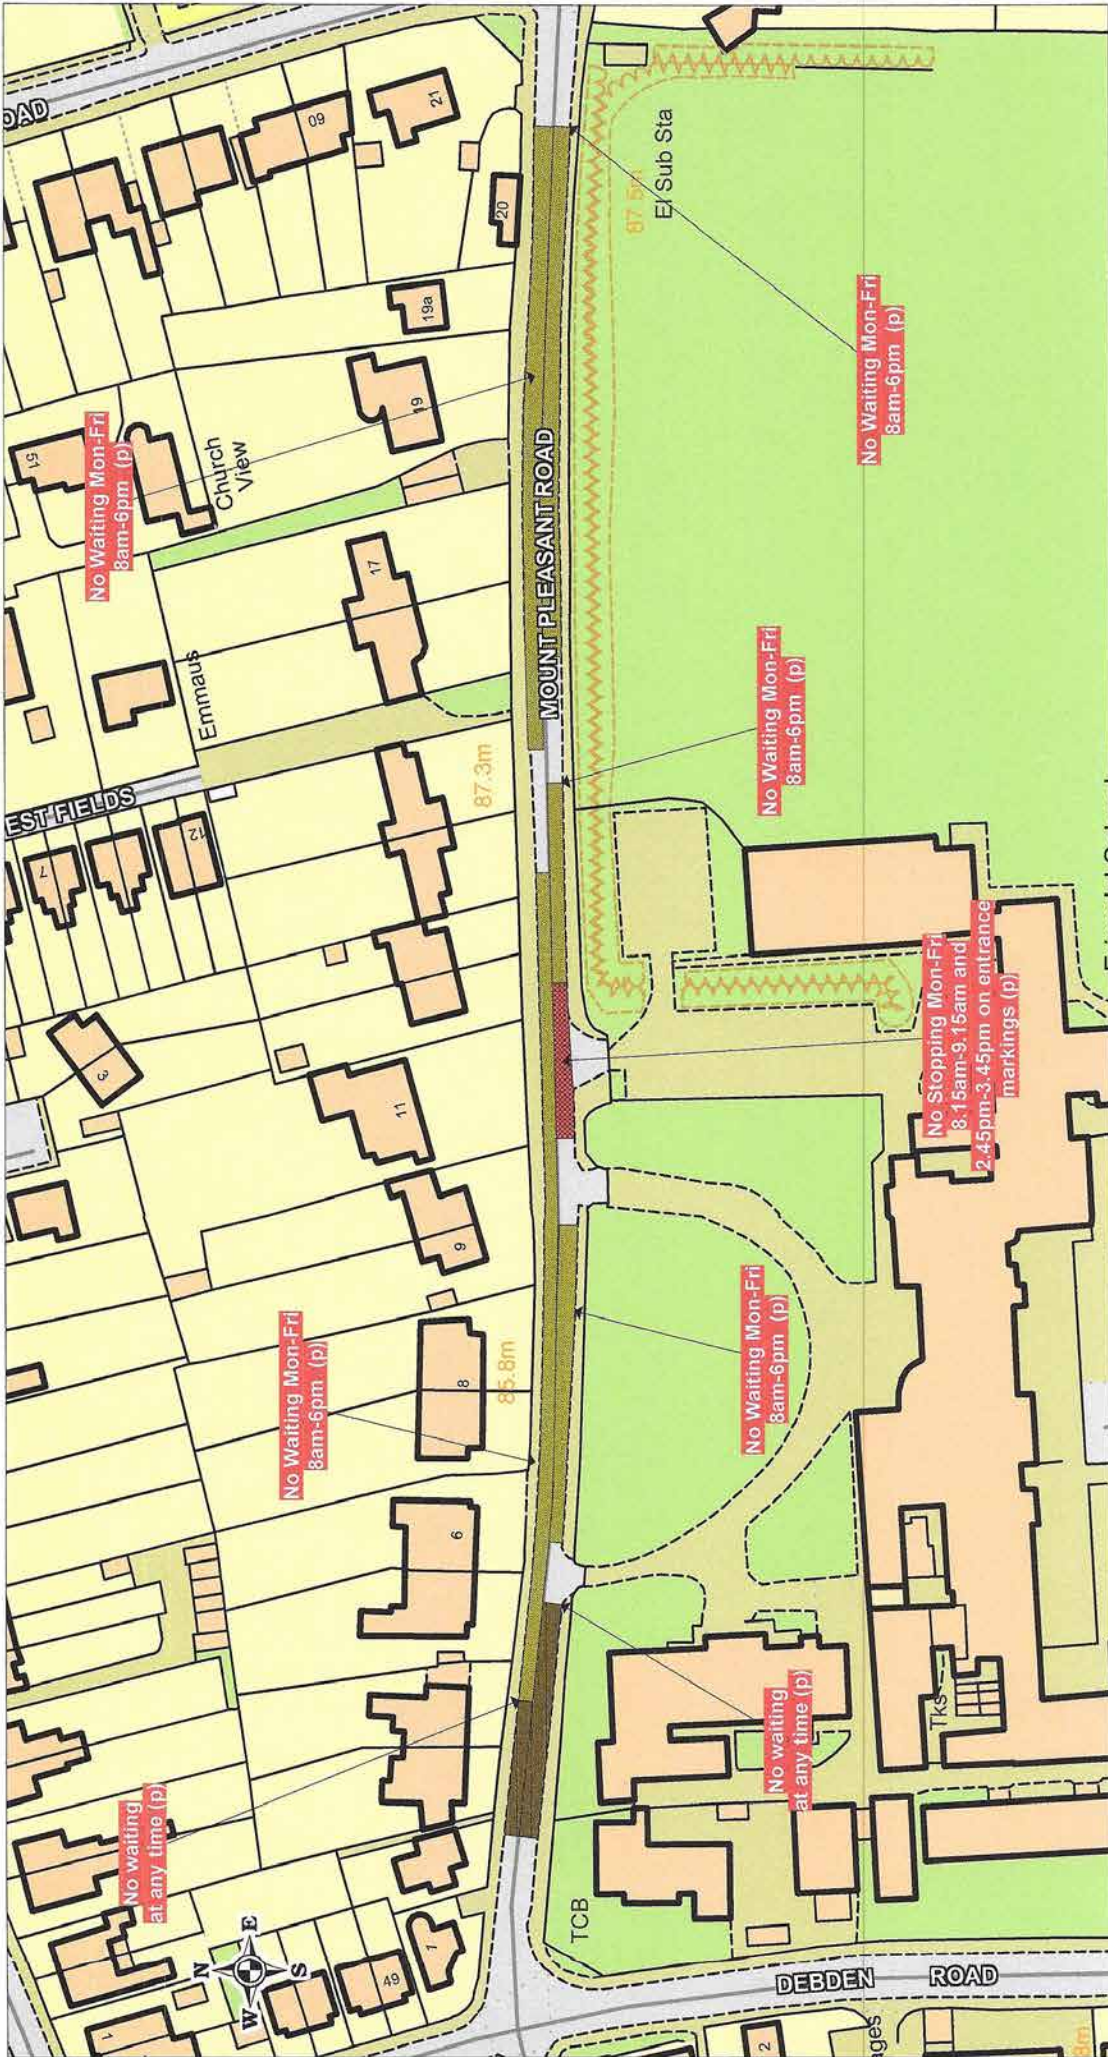

Borough Lane, SAFFRON WALDEN

(c) Crown copyright. All rights reserved
 Essex County Council
 Licence No. LA 077070 2014

SCALE	1 : 1250
DATE	27/07/2014
DRAWING No.	TRO5523-012
DRAWN BY	NEPP_14-03

(c) Crown copyright. All rights reserved
 Essex County Council
 Licence No. LA 077070 2014

SCALE 1 : 2000

DATE 05/08/2014

DRAWING No. TRO5523-015

DRAWN BY MS

NEPP_14-03

Peaslands Road, Saffron Walden

Essex County Council

SCALE	1 : 1250
DATE	05/08/2014
DRAWING No.	TRO5523-014
DRAWN BY	MS
	NEPP_14-03